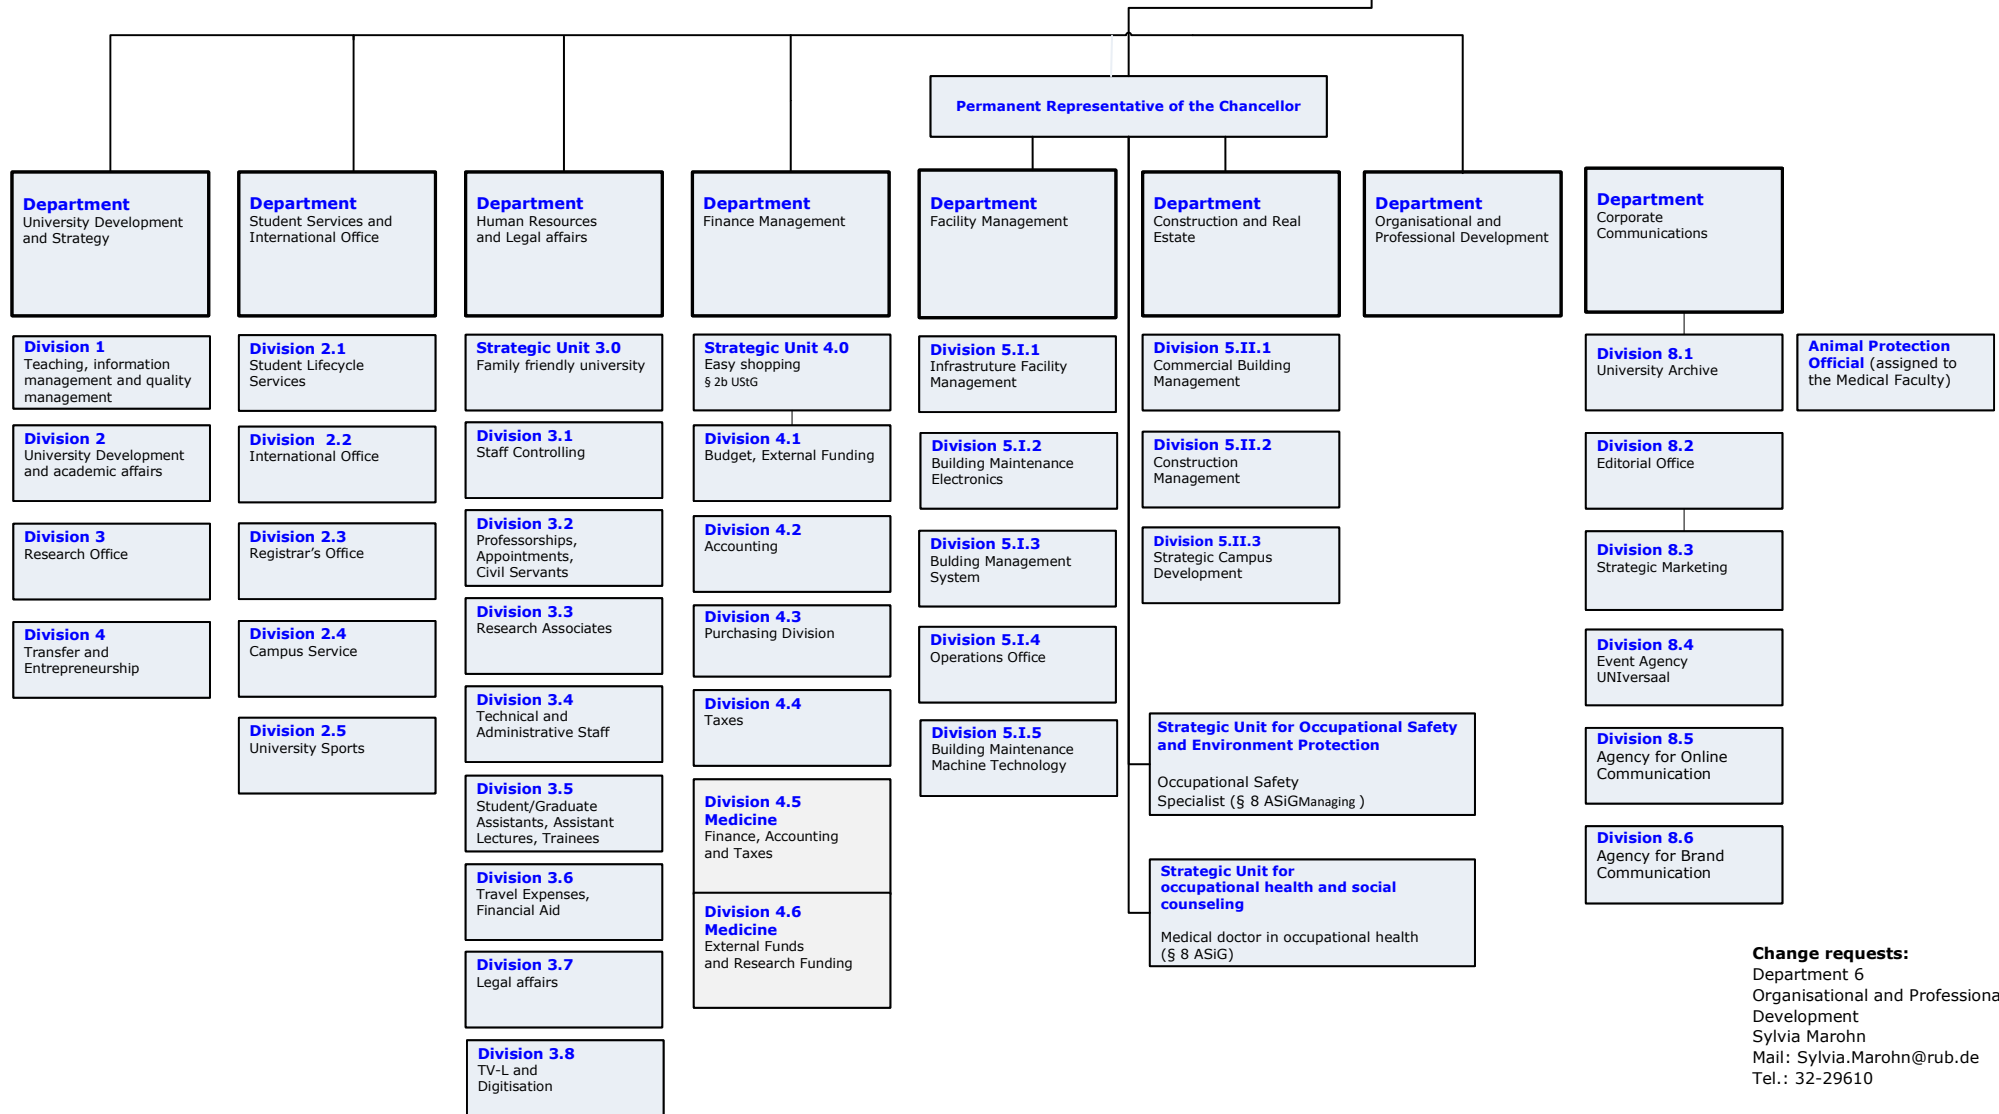

Organisation Chart of the Administration

14.10.2022

Strategic Units of the Rectorate

Strategic Units of the Chancellor

Change requests:
 Department 6
 Organisational and Professional Development
 Sylvia Marohn
 Mail: Sylvia.Marohn@rub.de
 Tel.: 32-29610