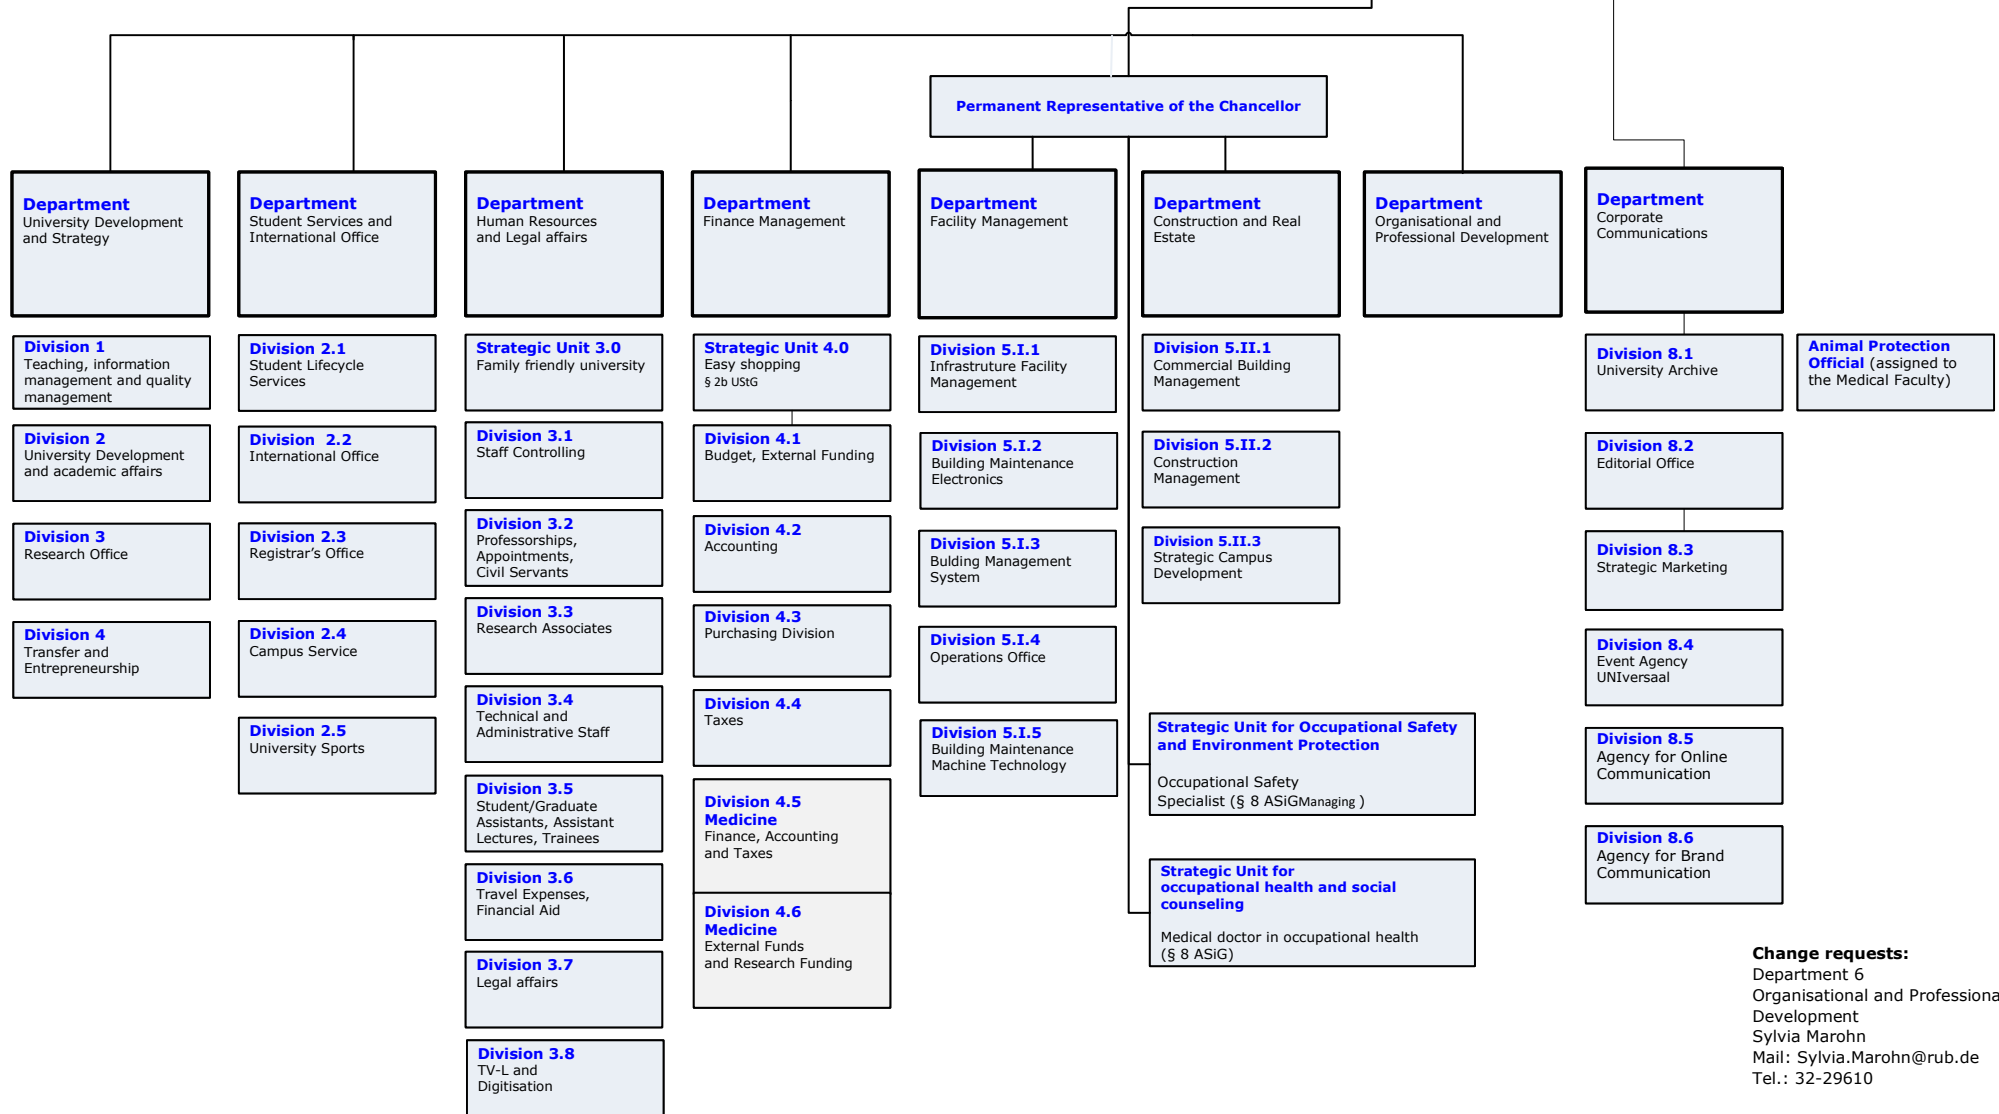

Organisation Chart of the Administration

12.12.2022

Strategic Units of the Rectorate

Strategic Units of the Chancellor

Change requests:
 Department 6
 Organisational and Professional Development
 Sylvia Marohn
 Mail: Sylvia.Marohn@rub.de
 Tel.: 32-29610